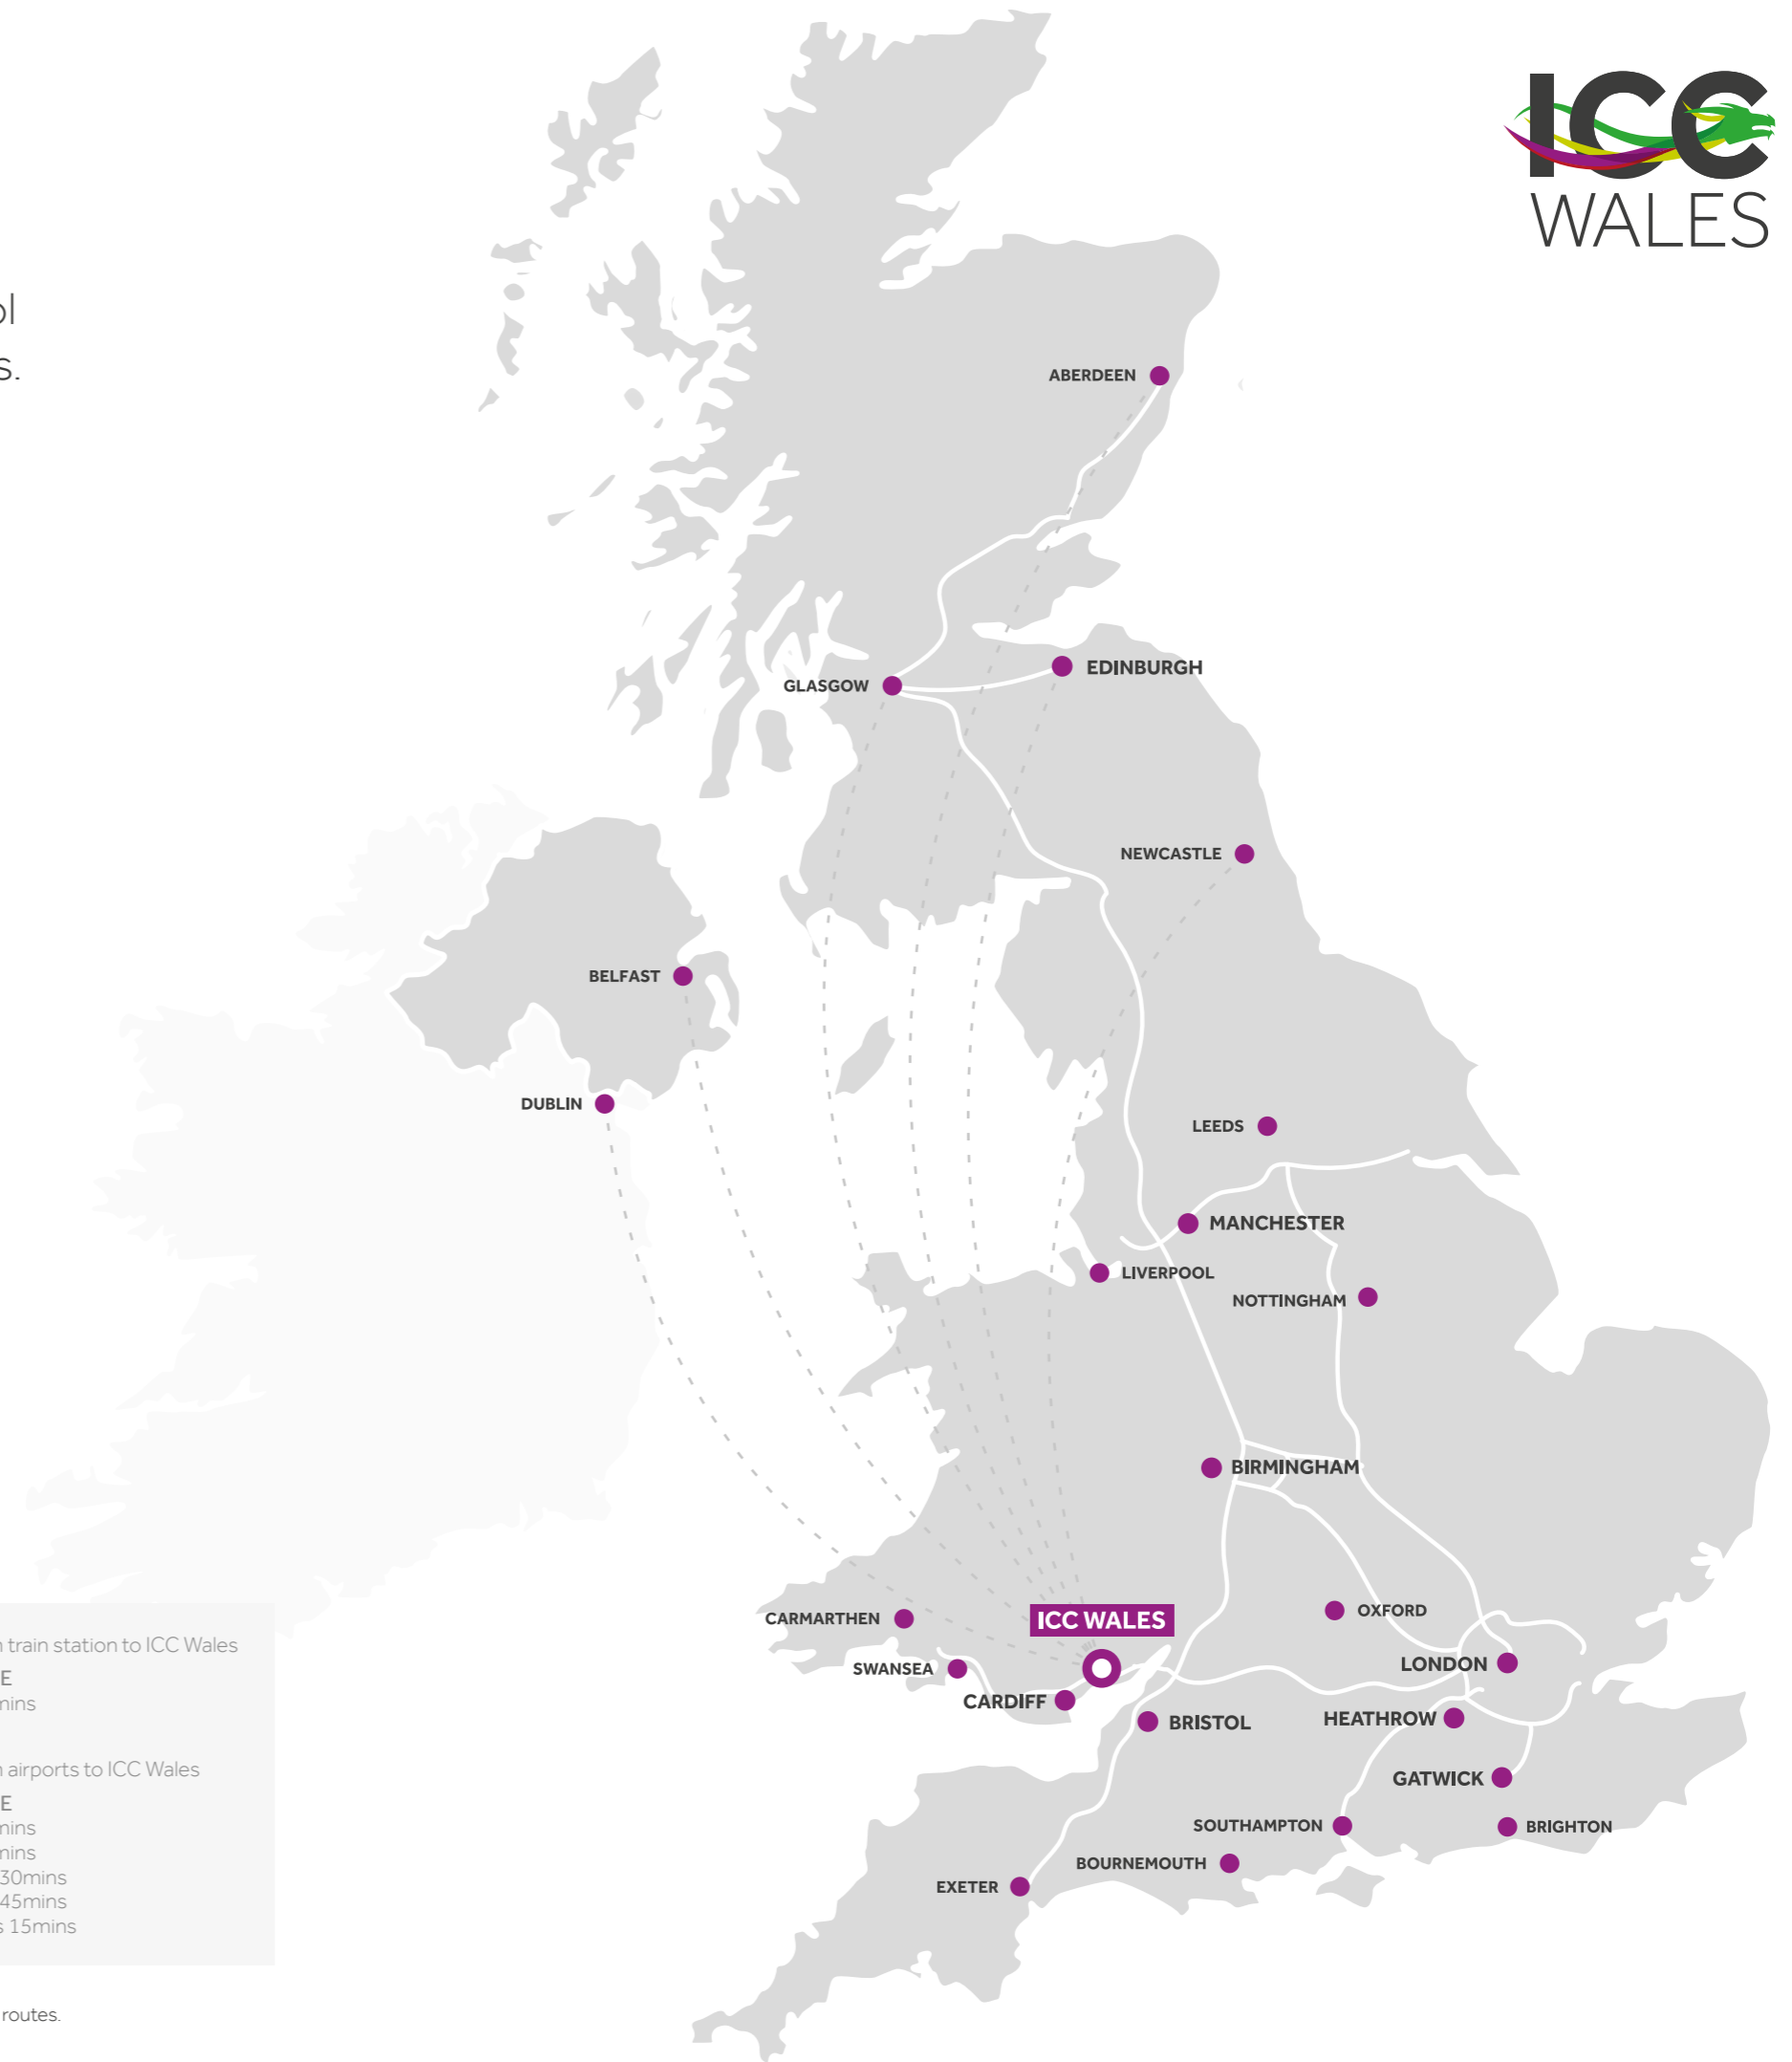

GETTING HERE

We may be surrounded by fresh mountain air, but we're a stone's throw from the M4, Cardiff and Bristol airports and are well connected to mainline train stations.

CAR to ICC Wales	TIME	DISTANCE Miles
Cardiff	23 mins	14
Bristol	40 mins	31
Birmingham	1hr 50mins	105
London	2hrs 30mins	138
Manchester	3hrs	170

TRAIN*	DEPART	ARRIVE
Birmingham	6.42am	8.32am
Bournemouth	5.15am	8.32am
Brighton	5.10am	9.07am
Bristol	7.54am	8.27am
Cardiff	8.26am	8.39am
Carmarthen	6.50am	8.58am
Exeter	7.12am	9.24am
Gatwick	5.31am	8.32am
Heathrow	6.03am	8.32am
Leeds	6.00am	10.05am
Liverpool	5.04am	9.07am
London (Paddington)	6.45am	8.32am
Manchester	5.11am	8.37am
Newcastle	5.25am	11.06am
Nottingham	6.00am	9.12am
Oxford	6.30am	8.32am
Southampton	6.15am	8.32am
Stoke-On-Trent	6.07am	9.07am
Swansea	7.28am	8.39am
York	5.55am	10.22am

Driving distances from train station to ICC Wales

STATION	TIME
Newport	12 mins

Driving distances from airports to ICC Wales

AIRPORT	TIME
Cardiff	40 mins
Bristol	40 mins
Birmingham	1hr 30mins
Heathrow	1hr 45mins
Manchester	3hrs 15mins

* All rail services arrive into Newport station and are an indication of travel at peak times. Earlier services are available for some routes.