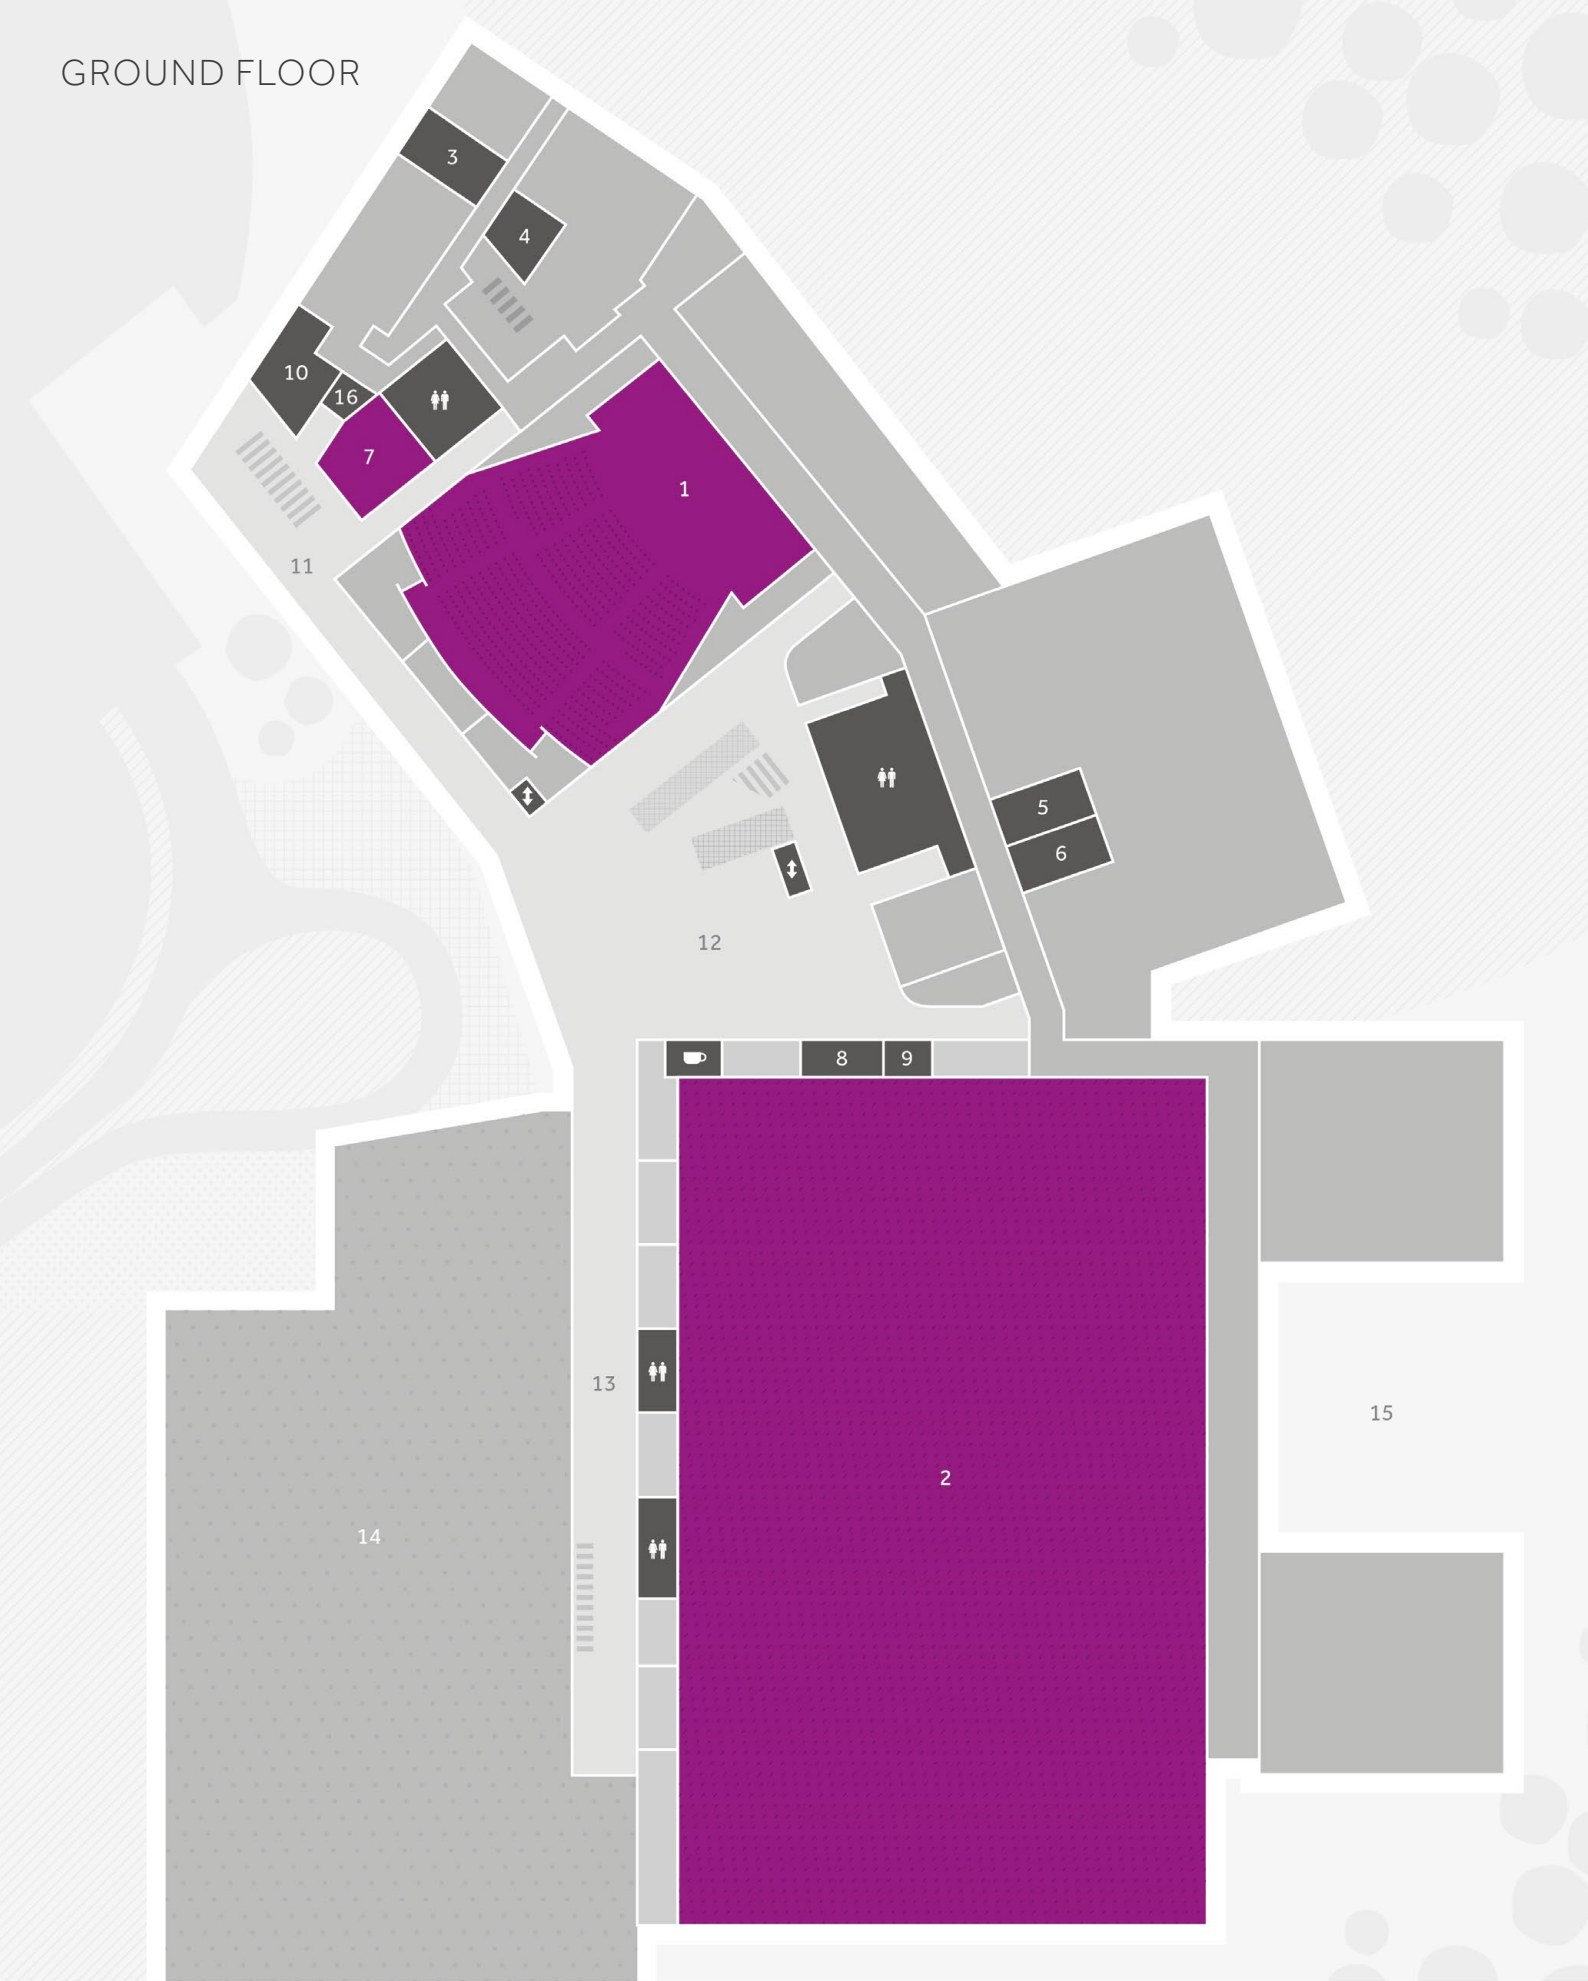

GROUND FLOOR

International Convention Centre Wales

iccwales.com

GROUND FLOOR

Welcome to a 'wow' space. Designed to host large events with the flexibility to make them entirely bespoke.

- + Main auditorium with fixed seating for 1,500 delegates
- + Exhibition hall providing flexible and divisible space into 6 rooms
- + 4,000 sqm pillar free space and space for 2,400 guests for a gala dinner
- + Green rooms, production offices and a business centre
- + Coffee shop

ROOM	DIVISIBLE SECTIONS	DIMENSIONS (m)	SIZE (square metres)	THEATRE	CABARET tables of 8 with standard stage only	BANQUET tables of 10 without stage or dance floor
Main hall	All	80 x 50	4000	4100	2464	3080
	A (1/3)	32 x 50	1600	1650	896	1120
	B (1/3)	24 x 50	1200	1235	784	980
	C (1/3)	24 x 50	1200	1235	784	980
	D (2/3)	56 x 50	2800	2855	1680	2100
	E (2/3)	48 x 50	2400	2475	1456	1960
	F (1/2)	40 x 50	2000	2050	1232	1540
	G (1/2)	40 x 50	2000	2050	1232	1540
	H (1/4)	25 x 40	1000	1030	616	770
	I (1/4)	25 x 40	1000	1030	616	770
	J (1/4)	25 x 40	1000	1030	616	770
	K (1/4)	25 x 40	1000	1030	616	770
	L	32 x 25	800	825	448	560
	M	32 x 25	800	825	448	560
	N	24 x 33	792	820	432	540
	O	24 x 17	408	420	192	240
	P	24 x 25	600	620	336	420
	Q	24 x 25	600	620	336	420
	R (half 2/3)	48 x 25	1200	1235	784	980
	S (half 2/3)	48 x 25	1200	1235	784	980
	T (half 2/3)	56 x 25	1400	1440	840	1050
	U (half 2/3)	56 x 25	1400	1440	840	1050
	V (1/2 lengthways)	80 x 25	2000	2050	1232	1540
W (1/2 lengthways)	80 x 25	2000	2050	1232	1540	
X	24 x 25	600	620	336	420	
Y	24 x 25	600	620	336	420	
Auditorium	All			1500	n/a	n/a
	Upper			750	n/a	n/a
	Lower			750	n/a	n/a
Meeting room 7		8.25 x 8	66	45 (20 boardroom)	n/a	n/a
Office		Not square	13	n/a	n/a	n/a
Business centre		6.5 x 7.5	43.5	n/a	n/a	n/a

GROUND FLOOR

- 1 Auditorium
- 2 Main hall
- 3 Green room C
- 4 Green room D
- 5 Green room E
- 6 Green room F
- 7 Meeting room 7

- 8 Office
- 9 Medical room
- 10 Business centre
- 11 Auditorium foyer
- 12 Atrium
- 13 Main hall foyer
- 14 Outdoor plaza