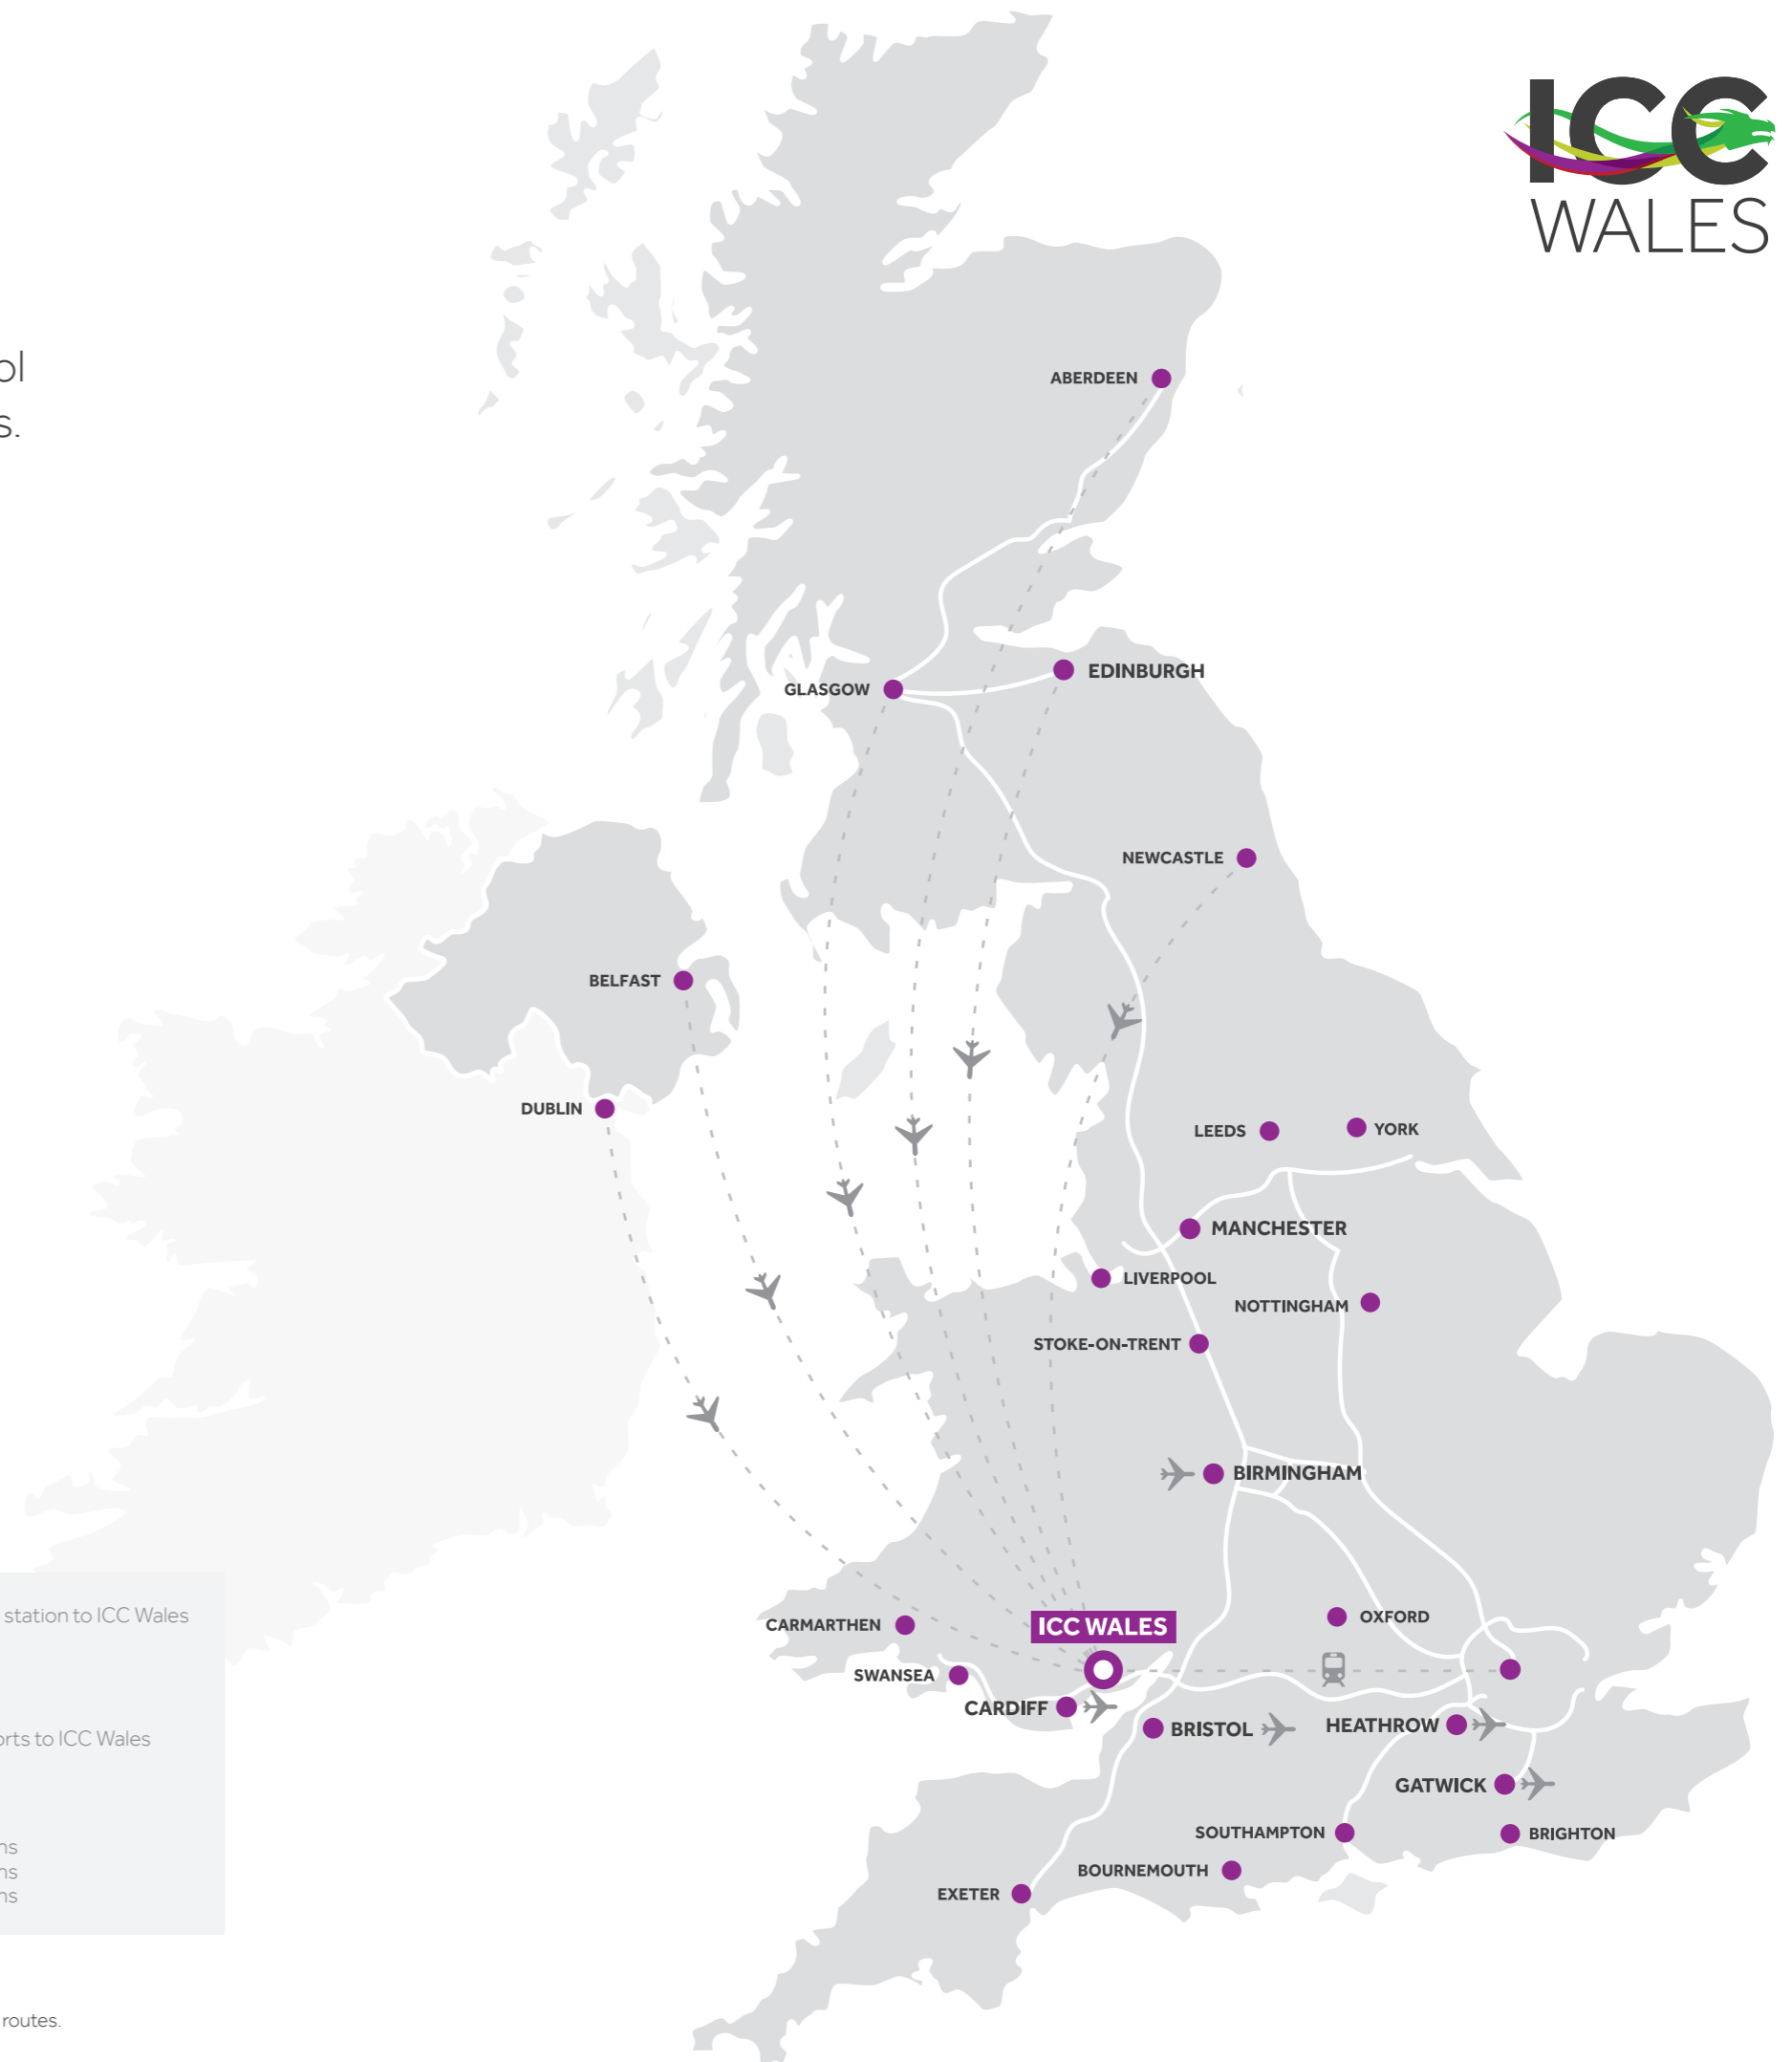

DAY DELEGATE

We may be surrounded by fresh mountain air, but we're a stone's throw from the M4, Cardiff and Bristol airports and are well connected to mainline train stations.

CAR to ICC Wales	TIME	DISTANCE Miles
Cardiff	23 mins	14
Bristol	40 mins	31
Birmingham	1hr 50mins	105
London	2hr 30mins	138
Manchester	3hr	170

TRAIN*	TIME
Birmingham	1hr 52 mins
Bournemouth	3hr 17 mins
Brighton	3hr 57 mins
Bristol	33 mins
Cardiff	13 mins
Carmarthen	2hr 8 mins
Exeter	2hr 12 mins
Gatwick	3hr 1 mins
Heathrow	2hr 29 mins
Leeds	4hr 5 mins
Liverpool	4hr 3 mins
London (Paddington)	1hr 47 mins
Manchester	3hr 26 mins
Newcastle	5hr 41 mins
Nottingham	3hr 12 mins
Oxford	2hr 2 mins
Southampton	2hr 17 mins
Stoke-On-Trent	3hr
Swansea	1hr 11 mins
York	4hr 27 mins

Driving distances from train station to ICC Wales

STATION	TIME
Newport	12 mins

Driving distances from airports to ICC Wales

AIRPORT	TIME
Cardiff	40 mins
Bristol	40 mins
Birmingham	1hr 30mins
Heathrow	1hr 45mins
Manchester	3hr 15mins

* All rail services arrive into Newport station and are an indication of travel at peak times. Earlier services are available for some routes.