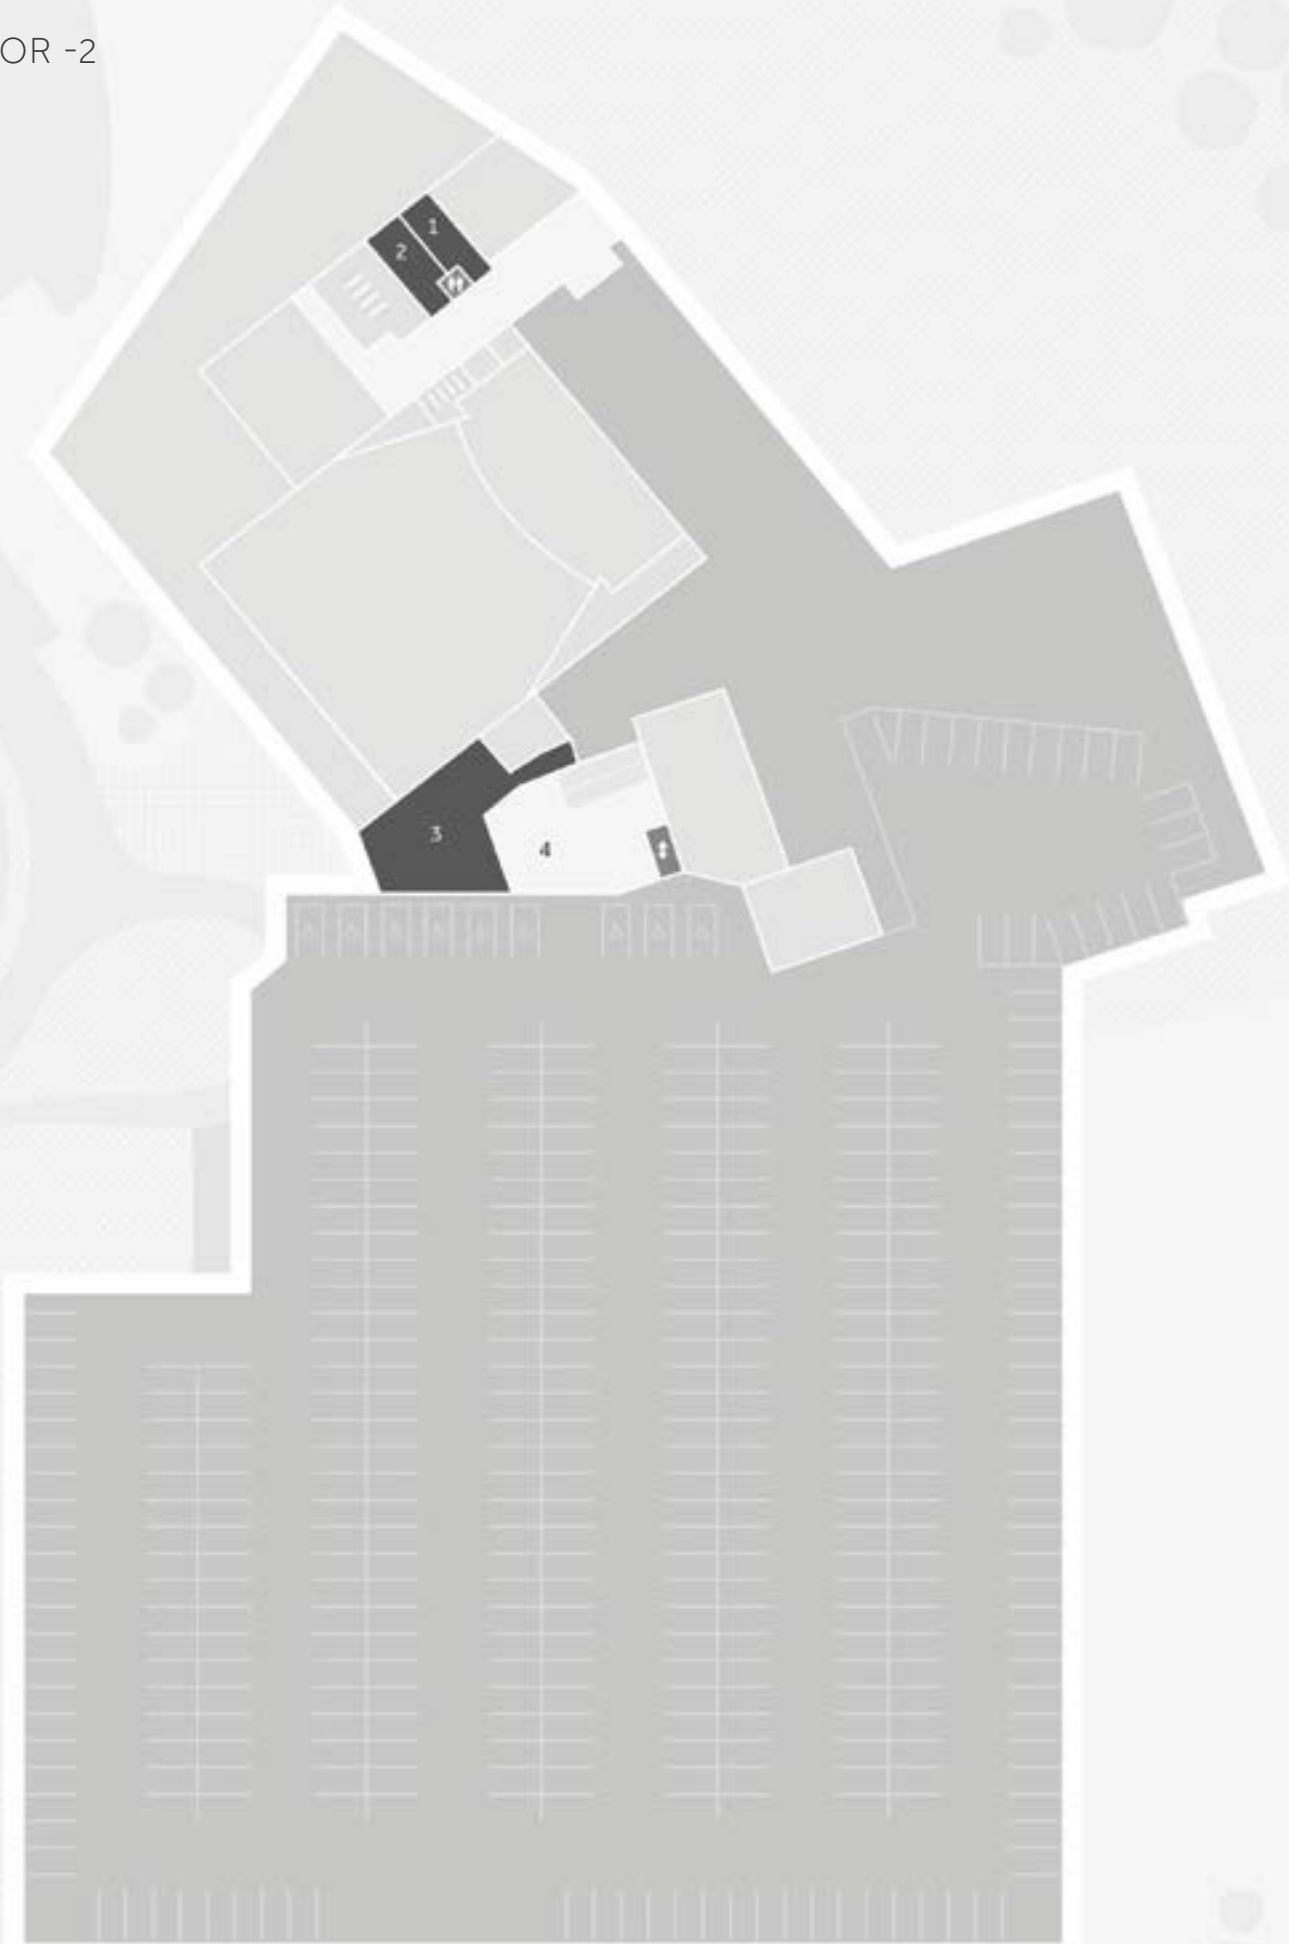

FLOOR -2

International Convention Centre Wales

iccwales.com

- 1 Green room A
- 2 Green room B
- 3 Bag drop / luggage store
- 4 Access from underground parking

- ⇄ Toilets
- ⬆ Lift
- ||| Stairs
- ||| Escalator